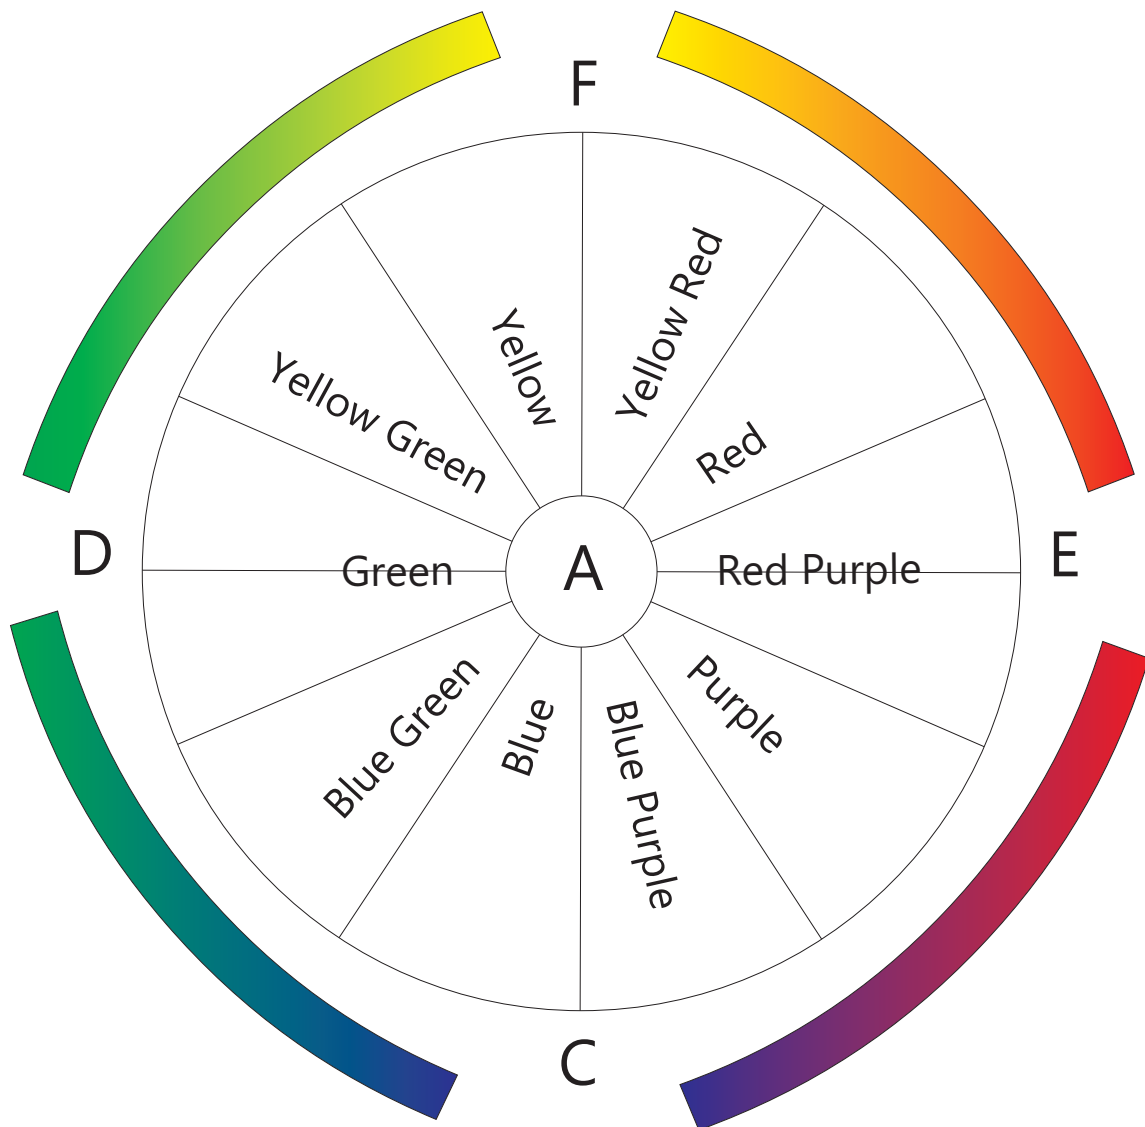

COLOR WHEEL - USA

A = MASTER
B = LIGHT
C = BLUE
D = GREEN
E = RED
F = YELLOW